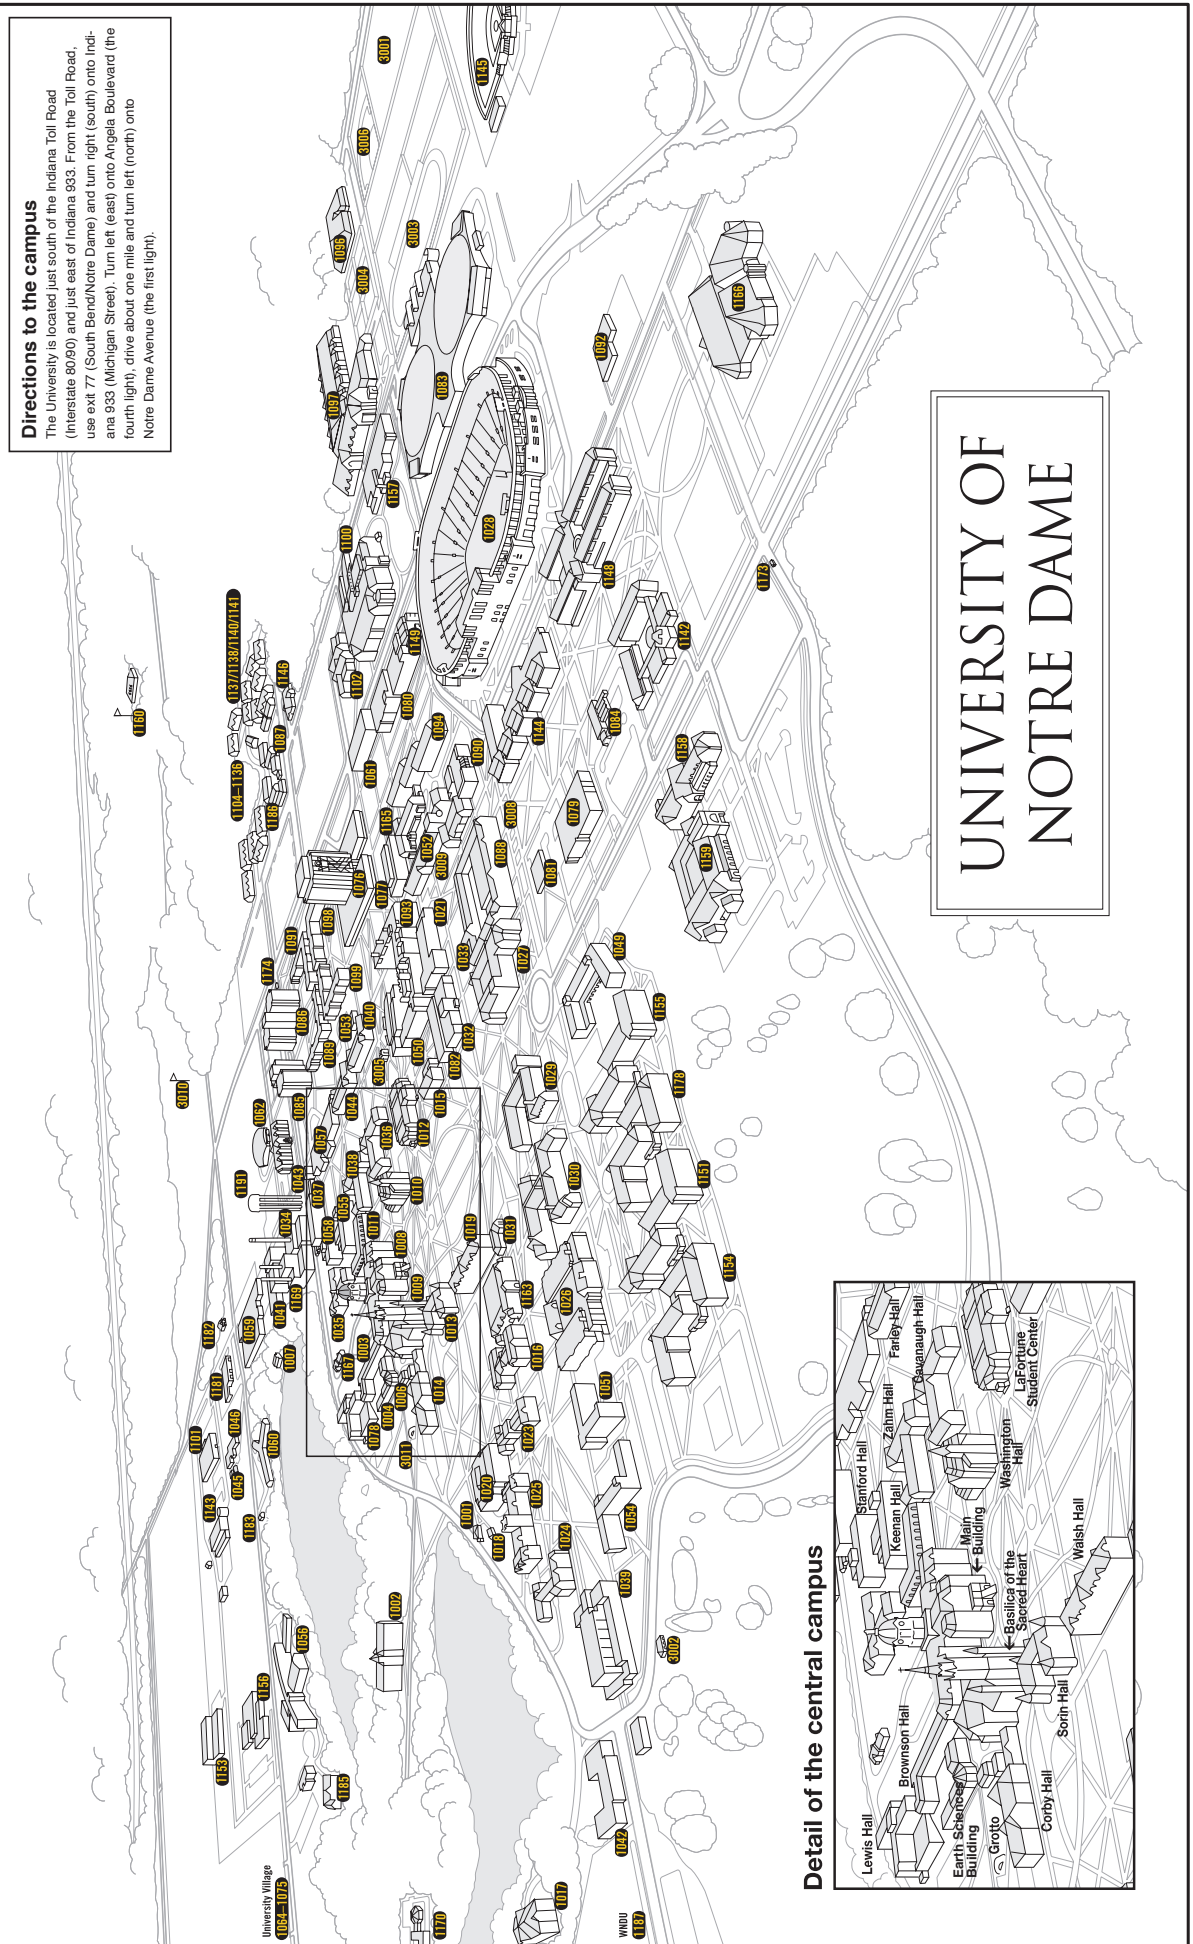

# Campus Map

## Directions to the campus

The University is located just south of the Indiana Toll Road (Interstate 80/90) and just east of Indiana 933. From the Toll Road, use exit 77 (South Bend/Notre Dame) and turn right (south) onto Indiana 933 (Michigan Street). Turn left (east) onto Angela Boulevard (the fourth light), drive about one mile and turn left (north) onto Notre Dame Avenue (the first light).